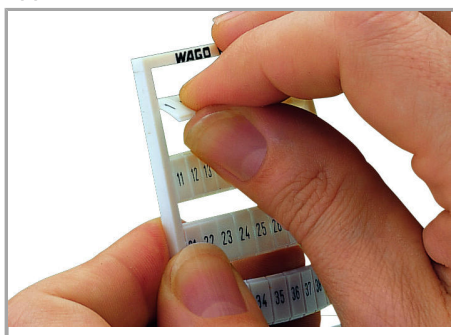

Pre-assembly

10 strips with 10 markers per card

Geometrical Data

Marker/Strip width	5 ... 5.2 mm
Marker width	5 mm

Material Data

Color	white
Weight	8,4 g
Fire load	0,256 MJ

Commercial data

Product Group	2 (Terminal Block Accessories)
Packaging type	BOX
Country of origin	DE
GTIN	4045454655792
Customs tariff number	49119900000

Counterpart

Installation Notes

Application

Separating a strip from the WMB marker card.