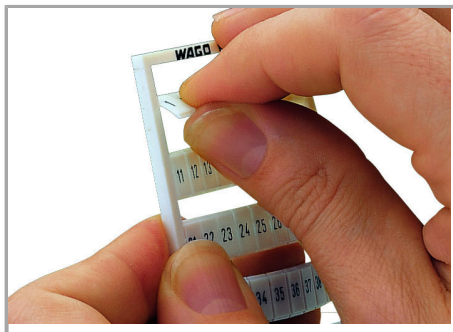

Fișă tehnică | Număr articol: 793-541

WMB marking card; as card; MARKED; 47 / 48 (50 each); not stretchable;
Horizontal marking; snap-on type; white

www.wago.com/793-541

Date

Technical Data

Marking	47 / 48
Marking (number)	50
Marking direction	Horizontal marking
Marking color	black
Marking type	Digits
Darstellung des Aufdrucks	same numbers per strip
Pre-assembly	10 strips with 10 markers per card

Geometrical Data

Marker/Strip width	5 mm
Marker width	5 mm

Material Data

Color	white
Weight	8,5 g

Supus modificărilor.

WAGO Kontakttechnik GmbH & Co. KG
/Representative Office Romania
Sos. Pipera-Tunari nr. 1/1
building 1, 2nd floor | 077190 Voluntari, Ilfov
Tel.: +40-(0)31 421 85 68 | Email: info-RO@wago.com

Counterpart

Installation Notes

Application

Separating a strip from the WMB marker card.

Stretching a WMB marker strip.

Separating an individual marker from the WMB marker strip – for larger terminal blocks.