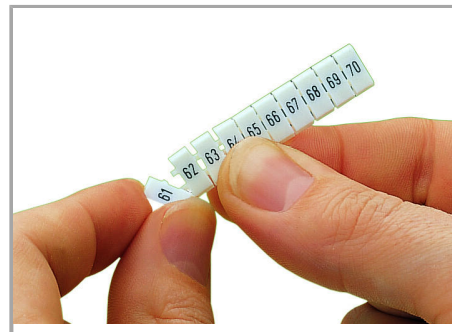

Fișă tehnică | Număr articol: 793-541

WMB marking card; as card; MARKED; 47 / 48 (50 each); not stretchable;
Horizontal marking; snap-on type; white

www.wago.com/793-541

Date

Technical Data

Marking	47 / 48
Marking (number)	50
Marking direction	Horizontal marking
Marking color	black
Marking type	Digits
Darstellung des Aufdrucks	same numbers per strip
Pre-assembly	10 strips with 10 markers per card

Geometrical Data

Marker/Strip width	5 mm
Marker width	5 mm

Material Data

Color	white
Weight	8,5 g

Supus modificărilor.

WAGO Kontakttechnik GmbH & Co. KG
/Representative Office Romania
Sos. Pipera-Tunari nr. 1/1
building 1, 2nd floor | 077190 Voluntari, Ilfov
Tel.: +40-(0)31 421 85 68 | Email: info-RO@wago.com

Counterpart

Installation Notes

Application

Separating a strip from the WMB marker card.

Stretching a WMB marker strip.

Separating an individual marker from the WMB marker strip – for larger terminal blocks.