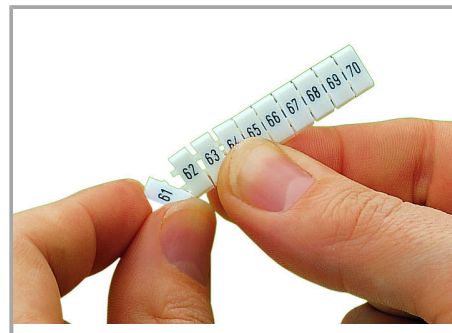

Separating an individual marker from the WMB marker strip – for larger terminal blocks.

Marking

Supus modificărilor.

WAGO Kontakttechnik GmbH & Co. KG
/Representative Office Romania
Sos. Pipera-Tunari nr. 1/1
building 1, 2nd floor | 077190 Voluntari, Ilfov
Tel.: +40-(0)31 421 85 68 | Email: info-RO@wago.com

Aveți întrebări despre produsele noastre?
Vă stăm la dispoziție pentru preluarea apelului la +40 (0) 31 421 85 68.