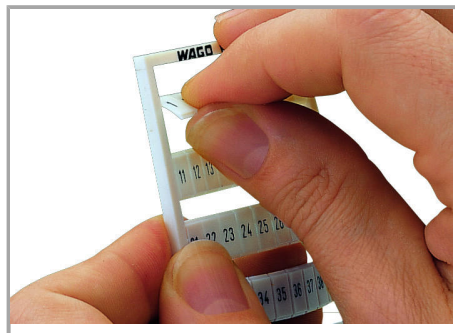

Material Data

Color	white
Weight	7,2 g
Fire load	0,215 MJ

Commercial data

Product Group	2 (Terminal Block Accessories)
Packaging type	BOX
Country of origin	DE
GTIN	4044918918077
Customs tariff number	49119900000

Counterpart

Installation Notes

Application

Separating a strip from the WMB marker card.