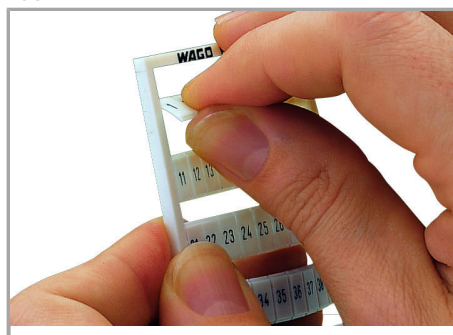

Fișă tehnică | Număr articol: 793-4582

WMB marking card; as card; MARKED; S (100x); stretchable 4 - 4.2 mm;

Horizontal marking; snap-on type; white

www.wago.com/793-4582

Date

Technical Data

Marking	S
Marking (number)	100
Marking direction	Horizontal marking
Marking color	black
Marking type	Symbol
Darstellung des Aufdrucks	same symbols per strip
Pre-assembly	10 strips with 10 markers per card

Geometrical Data

Marker/Strip width	4 ... 4.2 mm
Marker width	4 mm

Material Data

Color	white
-------	-------

Supus modificărilor.

WAGO Kontakttechnik GmbH & Co. KG
/Representative Office Romania
Sos. Pipera-Tunari nr. 1/1
building 1, 2nd floor | 077190 Voluntari, Ilfov
Tel.: +40-(0)31 421 85 68 | Email: info-RO@wago.com

Counterpart

Installation Notes

Application

Separating a strip from the WMB marker card.

Stretching a WMB marker strip.

Separating an individual marker from the WMB marker strip – for larger terminal blocks.