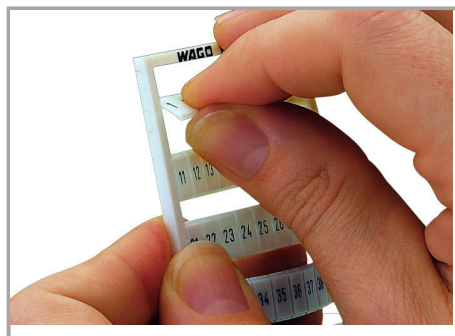

Weight	8,5 g
Fire load	0,257 MJ

Commercial data

Product Group	2 (Terminal Block Accessories)
Packaging type	BOX
Country of origin	DE
GTIN	4017332714259
Customs tariff number	491 19900000

Counterpart

Installation Notes

Application

Separating a strip from the WMB marker card.