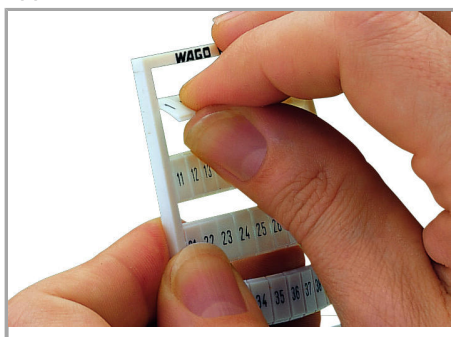

Marking type	Digits
Darstellung des Aufdrucks	same numbers per strip
Pre-assembly	10 strips with 10 markers per card

Geometrical Data

Marker/Strip width	5 mm
Marker width	5 mm

Material Data

Color	white
Weight	8,5 g
Fire load	0,257 MJ

Commercial data

Product Group	2 (Terminal Block Accessories)
Packaging type	BOX
Country of origin	DE
GTIN	4017332714235
Customs tariff number	49119900000

Counterpart

Installation Notes

Application

Separating a strip from the WMB marker card.