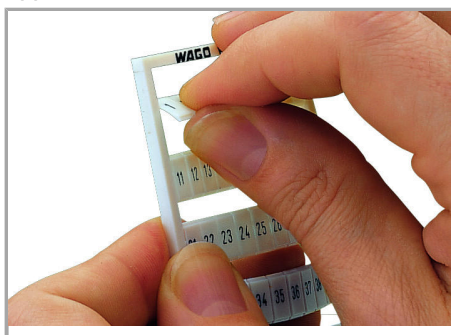

Fișă tehnică | Număr articol: 793-4529

WMB marking card; as card; MARKED; 23 / 24 (50 each); stretchable 4 - 4.2 mm; Horizontal marking; snap-on type; white

www.wago.com/793-4529

Date

Technical Data

Marking	23 / 24
Marking (number)	50
Marking direction	Horizontal marking
Marking color	black
Marking type	Numbers
Darstellung des Aufdrucks	same numbers per strip
Pre-assembly	10 strips with 10 markers per card

Geometrical Data

Marker/Strip width	4 ... 4,2 mm
Marker width	4 mm

Material Data

Color	white
-------	-------

Supus modificărilor.

WAGO Kontakttechnik GmbH & Co. KG
/Representative Office Romania
Sos. Pipera-Tunari nr. 1/1
building 1, 2nd floor | 077190 Voluntari, Ilfov
Tel.: +40-(0)31 421 85 68 | Email: info-RO@wago.com

Counterpart

Installation Notes

Application

Separating a strip from the WMB marker card.

Stretching a WMB marker strip.

Separating an individual marker from the WMB marker strip – for larger terminal blocks.