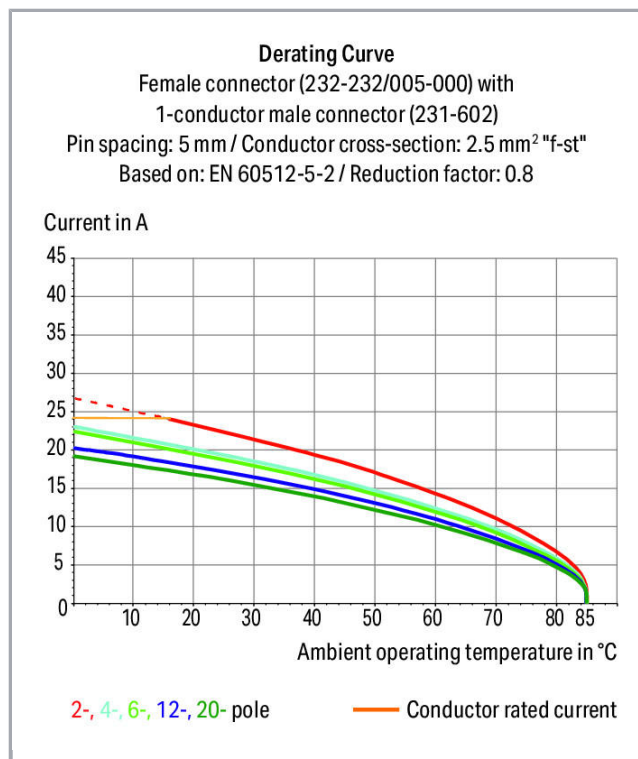

Fișă tehnică | Număr articol: 232-232/005-000/039-000

Female connector for rail-mount terminal blocks; 0.6 x 1 mm pins; angled;
Locking lever; Pin spacing 5 mm; 2-pole; gray

www.wago.com/232-232/005-000/039-000