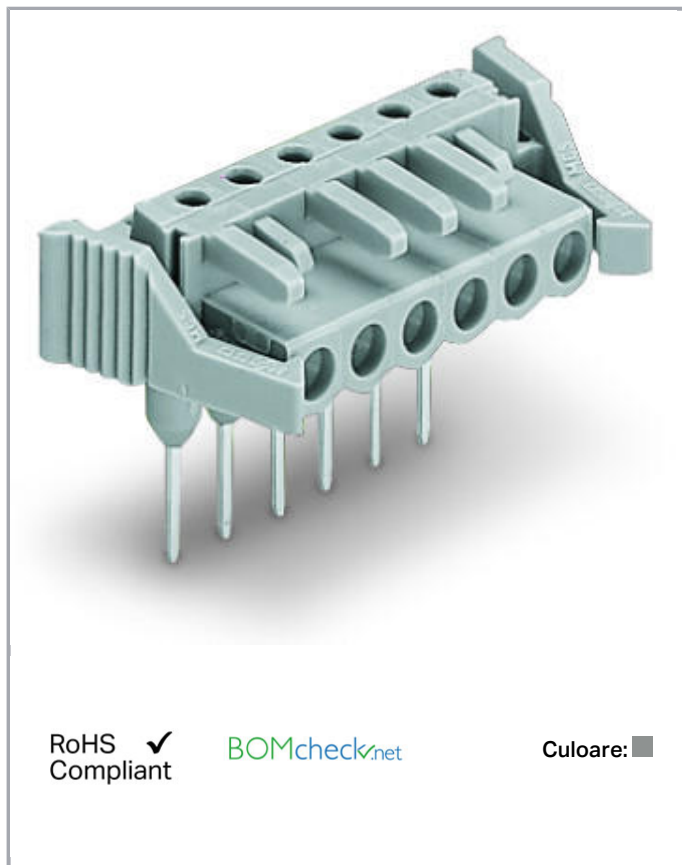

Fișă tehnică | Număr articol: 232-232/005-000/039-000

Female connector for rail-mount terminal blocks; 0.6 x 1 mm pins; angled;
Locking lever; Pin spacing 5 mm; 2-pole; gray

www.wago.com/232-232/005-000/039-000

Aveți întrebări despre produsele noastre?
Vă stăm la dispoziție pentru preluarea apelului la +40 (0) 31 421 85 68.

Descriere articol

- Pluggable connectors for rail-mount terminal blocks equipped with CAGE CLAMP® connection
- Female connectors with long contact pins connect to the termination ports of 280 Series Rail-Mount Terminal Blocks
- Female connectors are touch-proof when unmated, providing a pluggable, live output
- With coding fingers

Safety information 1:

The *MULTI CONNECTION SYSTEM (MCS)* is designed without breaking capacity for compliance with DIN EN 61984. When used as intended, MCS Connectors shall not be connected/disconnected when live or under load. The circuit design should ensure header pins, which can be touched, are not live when unmated.