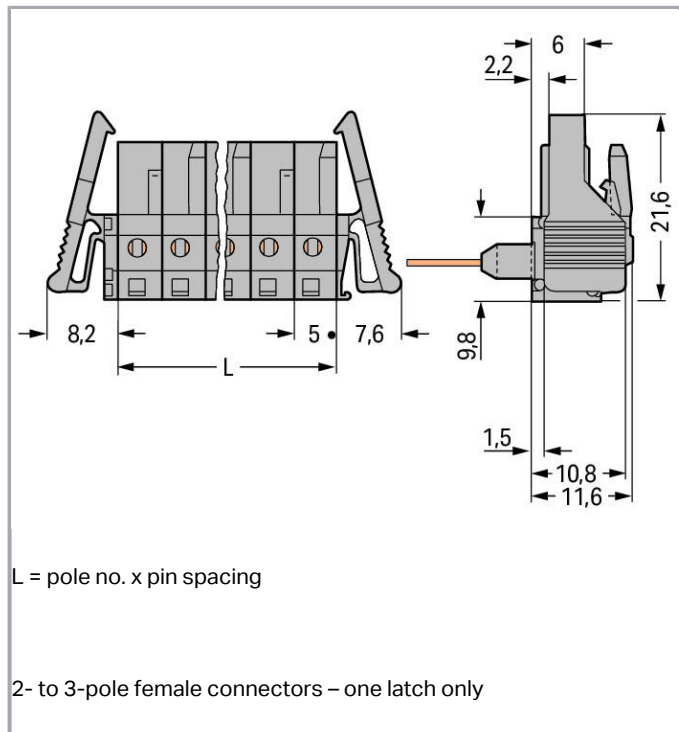

Fișă tehnică | Număr articol: 232-232/005-000/039-000

Female connector for rail-mount terminal blocks; 0.6 x 1 mm pins; angled;
Locking lever; Pin spacing 5 mm; 2-pole; gray

www.wago.com/232-232/005-000/039-000

Aveți întrebări despre produsele noastre?
Vă stăm la dispoziție pentru preluarea apelului la +40 (0) 31 421 85 68.

Descriere articol

- Pluggable connectors for rail-mount terminal blocks equipped with CAGE CLAMP® connection
- Female connectors with long contact pins connect to the termination ports of 280 Series Rail-Mount Terminal Blocks
- Female connectors are touch-proof when unmated, providing a pluggable, live output
- With coding fingers

Connection data

Pole No.	2
Total number of potentials	2
Number of connection types	1
Number of levels	1

Geometrical Data

Pin spacing	5 mm / 0.197 inch
Width	25.8 mm / 1.016 inch
Height	26.1 mm / 1.028 inch
Height from the surface	11.6 mm / 0.457 inch
Depth	11.6 mm / 0.457 inch