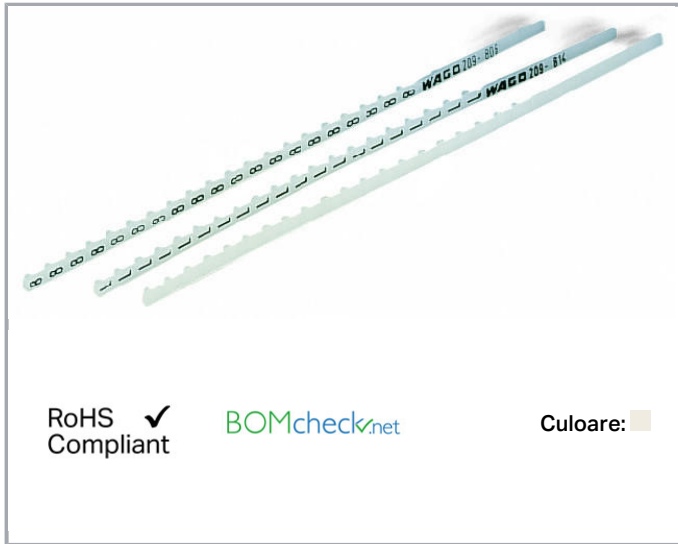

Fișă tehnică | Număr articol: 209-804

Marker tags; MARKED; 4; not stretchable; Horizontal marking; snap-on type; white

www.wago.com/209-804

Date

Technical Data

Marking	4
Marking (number)	20
Marking direction	Horizontal marking
Marking color	black
Marking type	Digits

Material Data

Color	white
Weight	0,4 g
Fire load	0,01 MJ

Commercial data

Product Group	2 (Terminal Block Accessories)
Packaging type	BOX
Country of origin	DE
GTIN	4017332276382
Customs tariff number	491 19900000