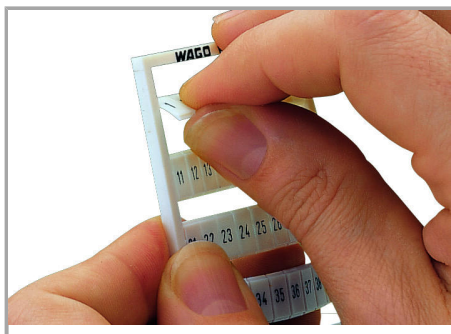

Fișă tehnică | Număr articol: 793-555

WMB marking card; as card; MARKED; 110, 120 ... 150 (20 each); not stretchable; Horizontal marking; snap-on type; white

www.wago.com/793-555

Date

Technical Data

Suitable	for decade marking, with red printing
Marking	110, 120 ... 150
Marking (number)	20
Marking direction	Horizontal marking
Marking color	red
Marking type	Numbers
Darstellung des Aufdrucks	same numbers per strip
Pre-assembly	10 strips with 10 markers per card

Geometrical Data

Marker/Strip width	5 mm
Marker width	5 mm

Material Data

Color	white
-------	-------

Supus modificărilor.

WAGO Kontakttechnik GmbH & Co. KG
/Representative Office Romania
Sos. Pipera-Tunari nr. 1/1
building 1, 2nd floor | 077190 Voluntari, Ilfov
Tel.: +40-(0)31 421 85 68 | Email: info-RO@wago.com

Counterpart

Installation Notes

Application

Separating a strip from the WMB marker card.

Stretching a WMB marker strip.

Separating an individual marker from the WMB marker strip – for larger terminal blocks.