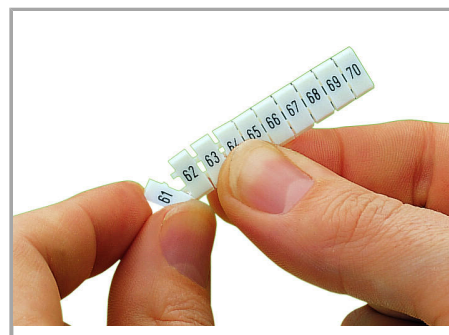

Separating an individual marker from the WMB marker strip – for larger terminal blocks.

Marking

Supus modificărilor.