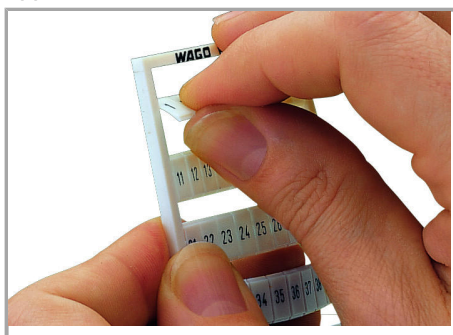

Weight	8,4 g
Fire load	0,256 MJ

Commercial data

Product Group	2 (Terminal Block Accessories)
Packaging type	BOX
Country of origin	DE
GTIN	4045454299286
Customs tariff number	491 19900000

Counterpart

Installation Notes

Application

Separating a strip from the WMB marker card.