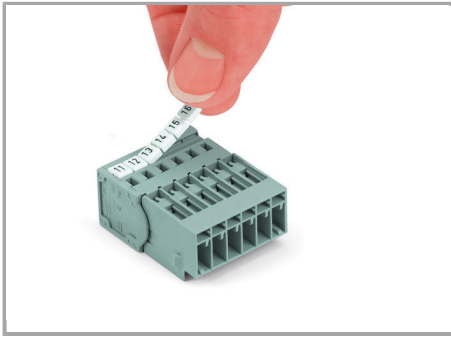

Inserting a conductor

Supus modificărilor.

Operating tool

Inserting a conductor via operating tool
(example shows a male connector with snap-in mounting feet).

Application

Male connector with CAGE CLAMP®
connection and snap-in mounting feet

1-connector female plug, straight

Marking

Supus modificărilor.

Labeling a male connector with
CAGE CLAMP® connection via Mini-WSB
quick markers.

Familie de produse

X-COM

Afișare globală produse din familie.