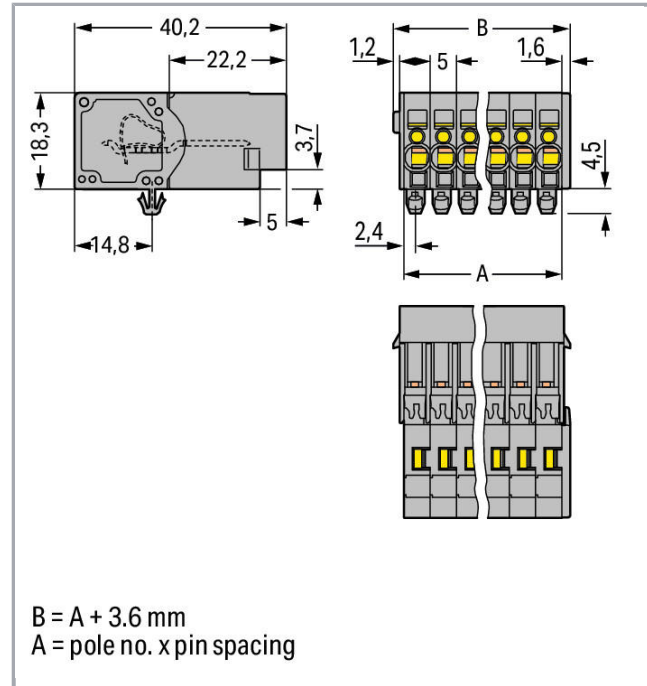

Fișă tehnică | Număr articol: 769-611/001-000

1-conductor male connector; Snap-in mounting feet; 4 mm²; Pin spacing 5 mm; 11-pole; 4,00 mm²; gray

www.wago.com/769-611/001-000

RoHS
Compliant

BOMcheck.net

Culoare: ■

Geometrical Data

Pin spacing	5 mm / 0.197 inch
Width	58.6 mm / 2.307 inch
Height from the surface	18.3 mm / 0.72 inch
Depth	40.2 mm / 1.583 inch

Mechanical data

Mounting type	Snap-in mounting foot
---------------	-----------------------