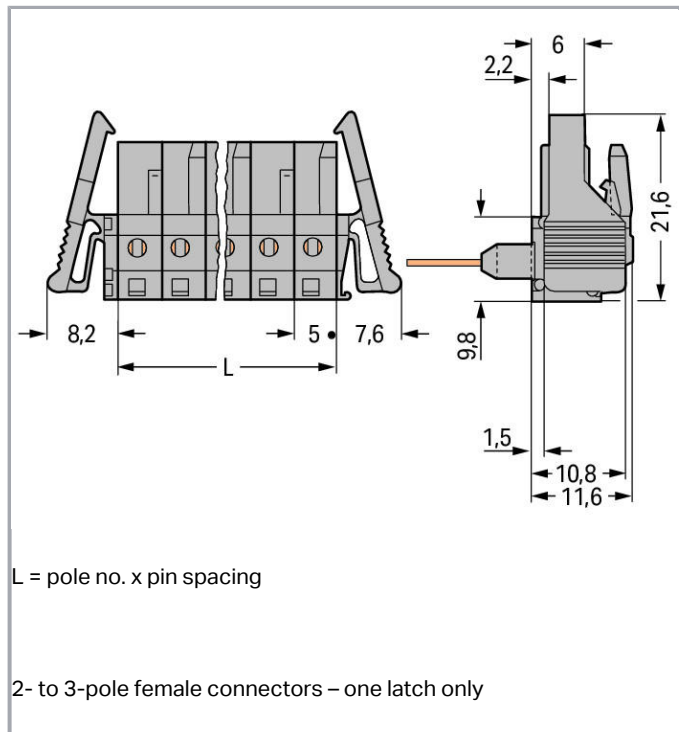

Descriere articol

- Pluggable connectors for rail-mount terminal blocks equipped with CAGE CLAMP® connection
- Female connectors with long contact pins connect to the termination ports of 280 Series Rail-Mount Terminal Blocks
- Female connectors are touch-proof when unmated, providing a pluggable, live output
- With coding fingers

Safety information 1:

The *MULTI CONNECTION SYSTEM (MCS)* is designed without breaking capacity for compliance with DIN EN 61984. When used as intended, MCS Connectors shall not be connected/disconnected when live or under load. The circuit design should ensure header pins, which can be touched, are not live when unmated.

Date

Electrical data

Ratings per IEC/EN 60664-1

Ratings per	IEC/EN 60664-1
Nominal voltage (III/3)	320 V
Rated surge voltage (III/3)	4 kV

Supus modificărilor.

WAGO Kontakttechnik GmbH & Co. KG
/Representative Office Romania
Sos. Pipera-Tunari nr. 1/1
building 1, 2nd floor | 077190 Voluntari, Ilfov
Tel.: +40-(0)31 421 85 68 | Email: info-RO@wago.com

Aveți întrebări despre produsele noastre?
Vă stăm la dispoziție pentru preluarea apelului la +40 (0) 31 421 85 68.