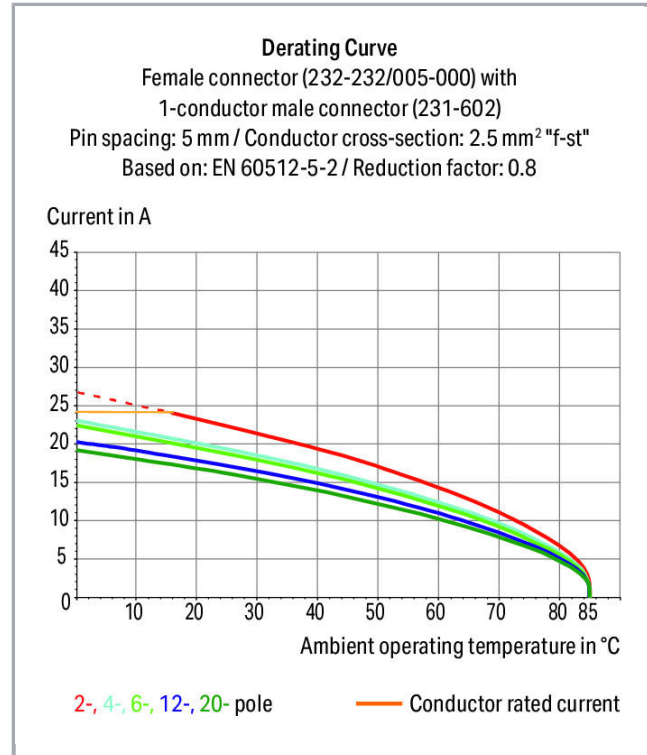

Fișă tehnică | Număr articol: 232-233/005-000/039-000

Female connector for rail-mount terminal blocks; 0.6 x 1 mm pins; angled;  
Locking lever; Pin spacing 5 mm; 3-pole; gray

[www.wago.com/232-233/005-000/039-000](http://www.wago.com/232-233/005-000/039-000)