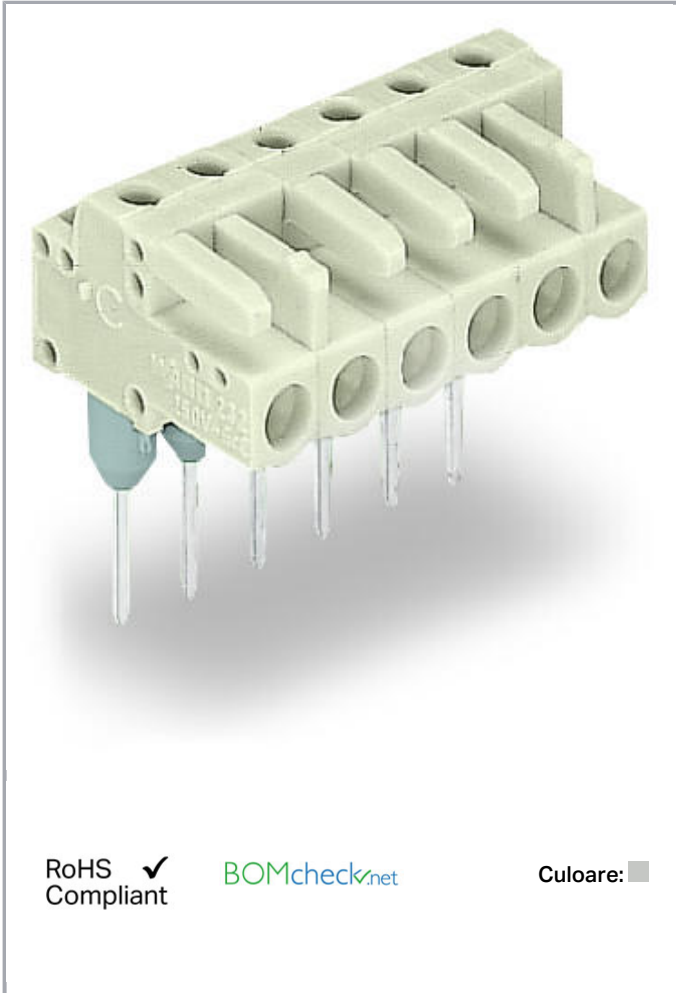

Fișă tehnică | Număr articol: 722-240/005-000

Female connector for rail-mount terminal blocks; 0.6 x 1 mm pins; angled;
100% protected against mismatching; Pin spacing 5 mm; 10-pole; light gray

www.wago.com/722-240/005-000

Aveți întrebări despre produsele noastre?
Vă stăm la dispoziție pentru preluarea apelului la +40 (0) 31 421 85 68.

Descriere articol

- Pluggable connectors for rail-mount terminal blocks equipped with CAGE CLAMP® connection
- Female connectors with long contact pins connect to the termination ports of 280 Series Rail-Mount Terminal Blocks
- Female connectors are touch-proof when unmated, providing a pluggable, live output
- 100 % protected against mismating
- With coding fingers

Safety information 1:

The MCS – *MULTI CONNECTION SYSTEM* includes connectors without breaking capacity in accordance with DIN EN 61984. When used as intended, these connectors must not be connected/disconnected when live or under load. The circuit design should ensure header pins, which can be touched, are not live when unmated.