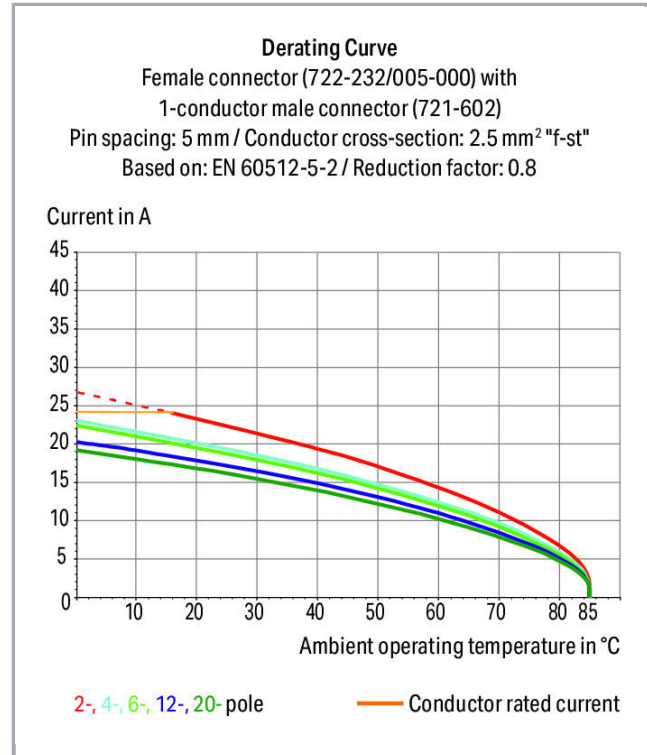

Fișă tehnică | Număr articol: 722-240/005-000

Female connector for rail-mount terminal blocks; 0.6 x 1 mm pins; angled;
100% protected against mismatching; Pin spacing 5 mm; 10-pole; light gray

www.wago.com/722-240/005-000