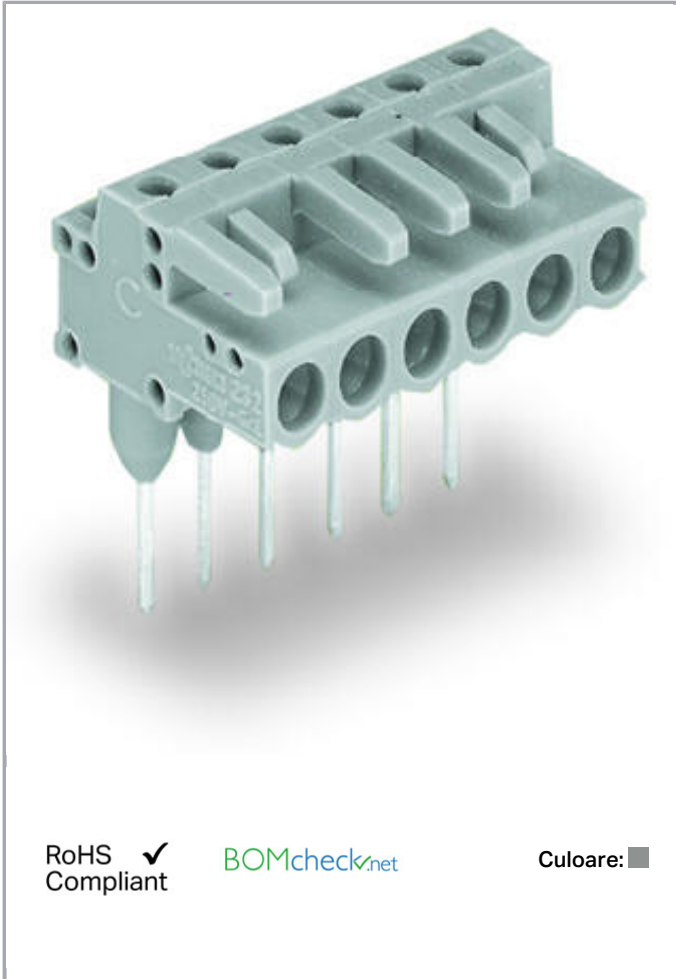

## Fișă tehnică | Număr articol: 232-235/005-000

Female connector for rail-mount terminal blocks; 0.6 x 1 mm pins; angled;

Pin spacing 5 mm; 5-pole; gray

[www.wago.com/232-235/005-000](http://www.wago.com/232-235/005-000)

## Descriere articol

- Pluggable connectors for rail-mount terminal blocks equipped with CAGE CLAMP® connection
- Female connectors with long contact pins connect to the termination ports of 280 Series Rail-Mount Terminal Blocks
- Female connectors are touch-proof when unmated, providing a pluggable, live output
- With coding fingers