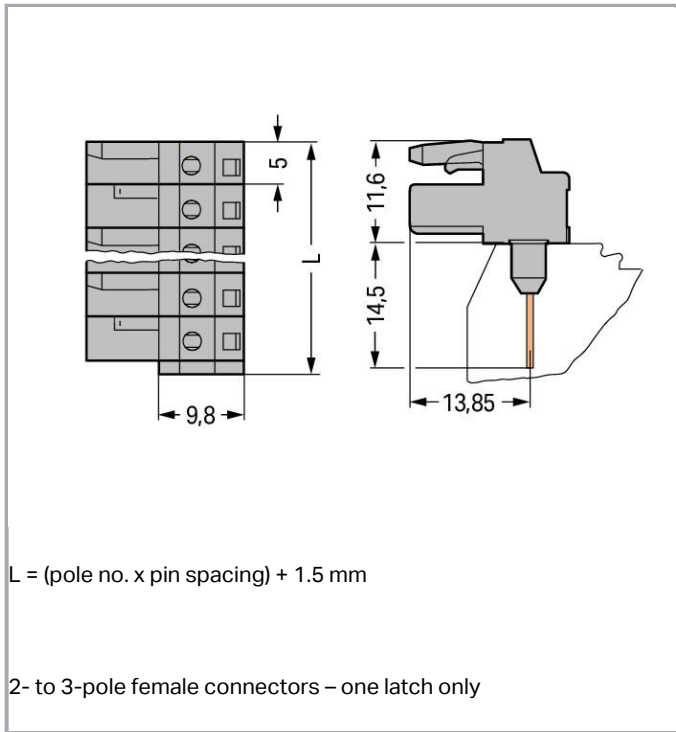

Descriere articol

- Pluggable connectors for rail-mount terminal blocks equipped with CAGE CLAMP® connection
- Female connectors with long contact pins connect to the termination ports of 280 Series Rail-Mount Terminal Blocks
- Female connectors are touch-proof when unmated, providing a pluggable, live output
- With coding fingers

Safety information 1:

The *MCS – MULTI CONNECTION SYSTEM* includes connectors without breaking capacity in accordance with DIN EN 61984. When used as intended, these connectors must not be connected/disconnected when live or under load. The circuit design should ensure header pins, which can be touched, are not live when unmated.

Date

Electrical data

Ratings per IEC/EN 60664-1

Ratings per	IEC/EN 60664-1
Nominal voltage (III/3)	320 V
Rated surge voltage (III/3)	4 kV

Supus modificărilor.

WAGO Kontakttechnik GmbH & Co. KG
/Representative Office Romania
Sos. Pipera-Tunari nr. 1/1
building 1, 2nd floor | 077190 Voluntari, Ilfov
Tel.: +40-(0)31 421 85 68 | Email: info-RO@wago.com

Aveți întrebări despre produsele noastre?
Vă stăm la dispoziție pentru preluarea apelului la +40 (0) 31 421 85 68.