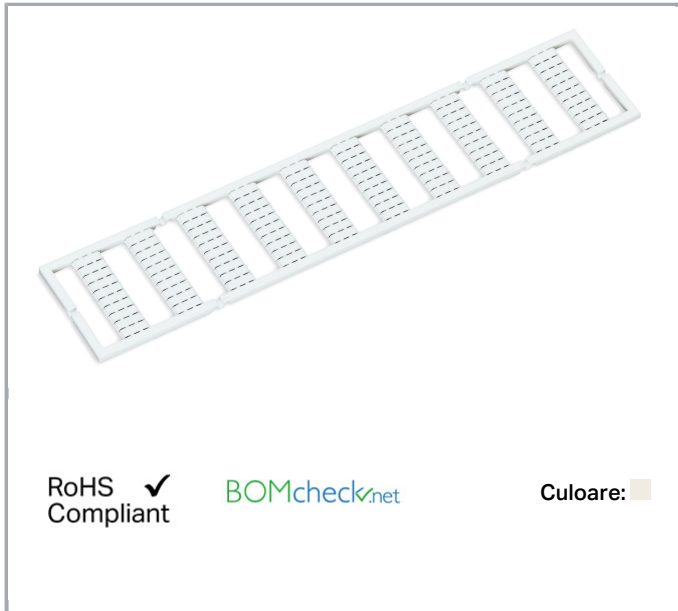

## Fișă tehnică | Număr articol: 793-3478

WMB marking card; as card; MARKED; 101, 103, 105, ..., 199 and 102, 104, 106, ..., 200 (1x); Horizontal marking; snap-on type; white

[www.wago.com/793-3478](http://www.wago.com/793-3478)