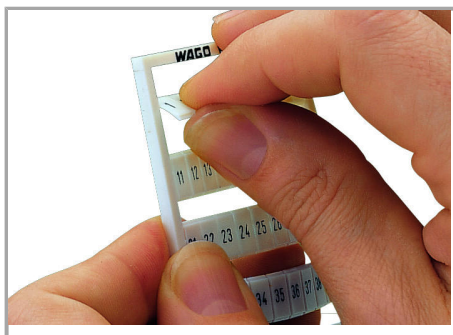

Weight 6,5 g

Commercial data

Packaging type	BOX
Country of origin	DE
GTIN	4055143252805
Customs tariff number	491 19900000

Counterpart

Installation Notes

Application

Separating a strip from the WMB marker card.