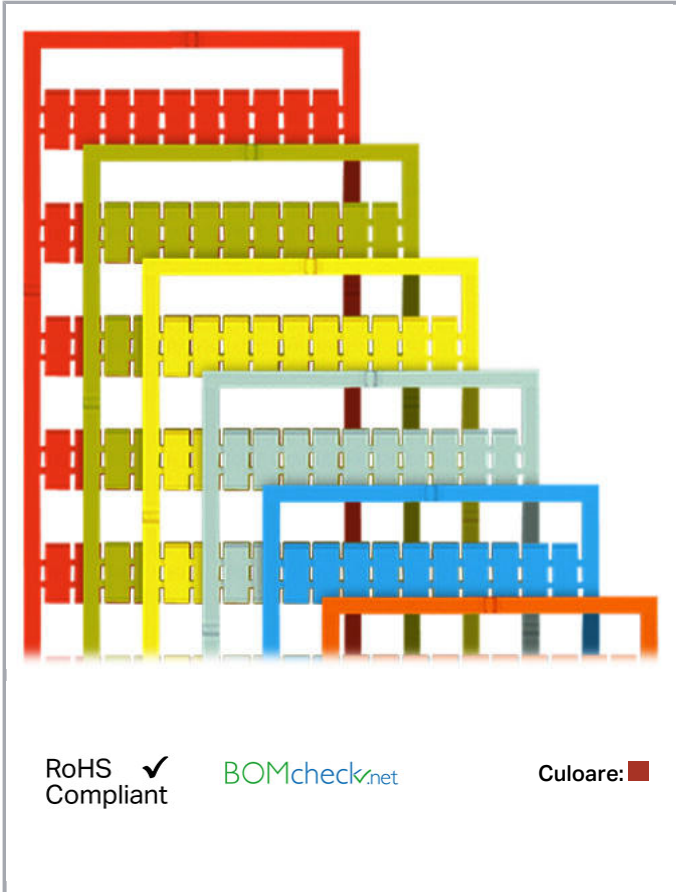

## Fișă tehnică | Număr articol: 794-618/000-005

WMB marking card; as card; MARKED; F31, ..., F40 (10x); stretchable 5 - 5.2 mm; Vertical marking; snap-on type; red

[www.wago.com/794-618/000-005](http://www.wago.com/794-618/000-005)

#### Technical Data

Marking	F31, ..., F40
Marking (number)	10
Marking direction	Vertical marking
Marking color	black
Marking type	Symbol
Darstellung des Aufdrucks	consecutive symbols per strip
Pre-assembly	10 strips with 10 markers per card

## Geometrical Data

Marker/Strip width	5 mm
Marker width	5 mm