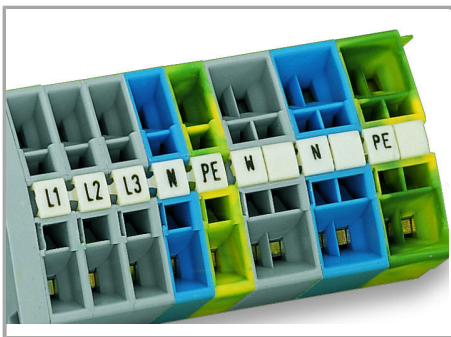

Weight	6,2 g
Fire load	0,201 MJ

Commercial data

Product Group	2 (Terminal Block Accessories)
Packaging type	BOX
Country of origin	DE
GTIN	4017332254854
Customs tariff number	491 19900000

Counterpart

Installation Notes

Marking

Marking via Mini-WSB Quick markers.

Familie de produse

Mini-WSB

Afișare globală produse din familie.

Supus modificărilor.