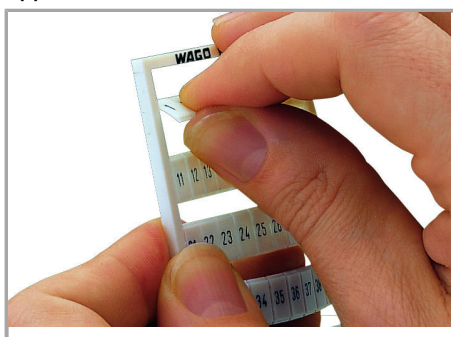

Weight 6,5 g

Commercial data

Packaging type	BOX
Country of origin	DE
GTIN	4055143252829
Customs tariff number	491 19900000

Counterpart

Installation Notes

Application

Separating a strip from the WMB marker card.