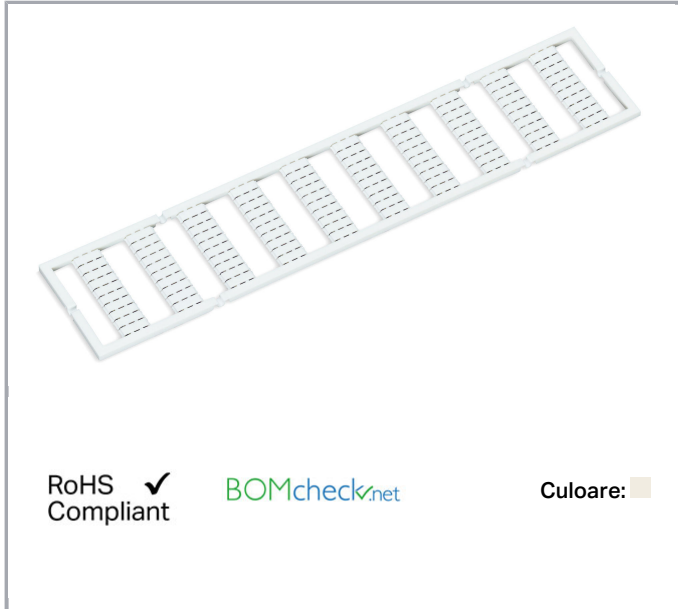

Fișă tehnică | Număr articol: 793-3479

WMB marking card; as card; MARKED; 201, 203, 205, ..., 299 and 202, 204, 206, ..., 300 (1x); Horizontal marking; snap-on type; white

www.wago.com/793-3479

RoHS
Compliant

BOMcheck.net

Culoare:

Date

Technical Data

Marking	201, 203, 205, ..., 299 and 202, 204, 206, ..., 300
Marking	201, 203, 205, ..., 299 and 202, 204, 206, ..., 300
Marking (number)	1
Marking direction	Horizontal marking
Marking color	black
Marking type	Digits
Darstellung des Aufdrucks	consecutive numbers per strip
Pre-assembly	10 strips with 10 markers per card

Geometrical Data

Marker/Strip width	3.5 mm
Marker width	3,5 mm

Material Data

Color	white
-------	-------

Supus modificărilor.

WAGO Kontakttechnik GmbH & Co. KG
/Representative Office Romania
Sos. Pipera-Tunari nr. 1/1
building 1, 2nd floor | 077190 Voluntari, Ilfov
Tel.: +40-(0)31 421 85 68 | Email: info-RO@wago.com

Counterpart

Installation Notes

Application

Separating a strip from the WMB marker card.

Stretching a WMB marker strip.

Separating an individual marker from the WMB marker strip – for larger terminal blocks.