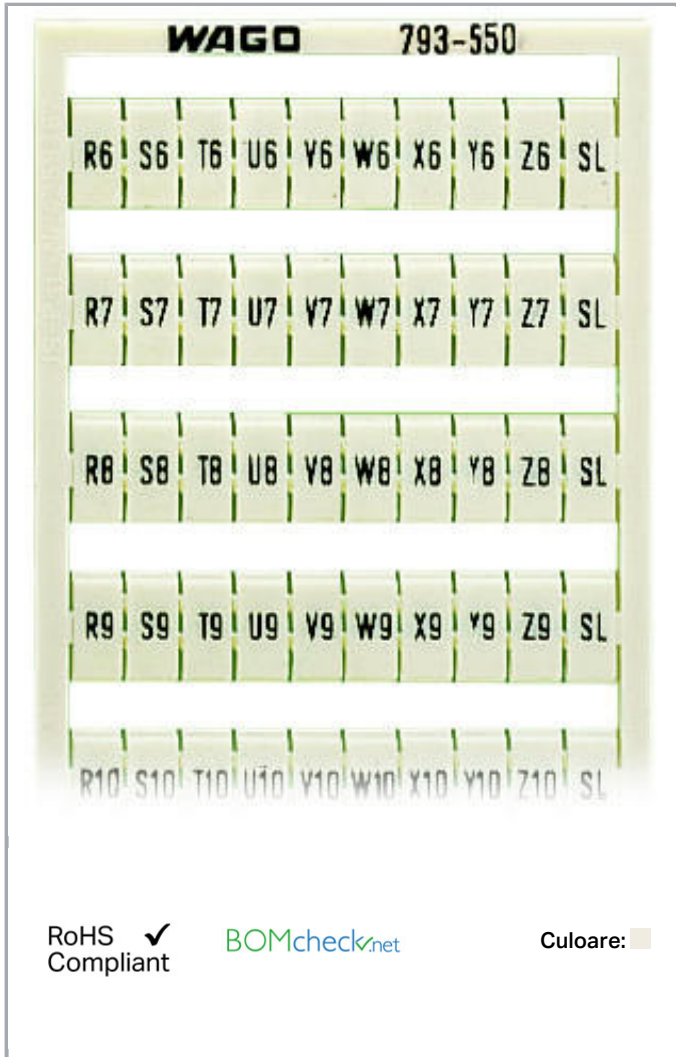

Fișă tehnică | Număr articol: 793-550

WMB marking card; as card; MARKED; R6, S6, T6, ..., Y6, Z6, SL to R10, S10, T10, ..., Y10, Z10, SL (2 each); not stretchable; Horizontal marking; snap-on type; white

www.wago.com/793-550

Date

Technical Data

Marking	R6, S6, T6, ..., Y6, Z6, SL to R10, S10, T10, ..., Y10, Z10, SL
Marking	R6, S6, T6, ..., Y6, Z6, SL to R10, S10, T10, ..., Y10, Z10, SL
Marking (number)	2
Marking direction	Horizontal marking
Marking color	black

Aveți întrebări despre produsele noastre?
Vă stăm la dispoziție pentru preluarea apelului la +40 (0) 31 421 85 68.

Marking type	Symbol
Darstellung des Aufdrucks	consecutive symbols per strip
Pre-assembly	10 strips with 10 markers per card

Geometrical Data

Marker/Strip width	5 mm
Marker width	5 mm

Material Data

Color	white
Weight	8,5 g
Fire load	0,257 MJ

Commercial data

Product Group	2 (Terminal Block Accessories)
Packaging type	BOX
Country of origin	DE
GTIN	4017332410601
Customs tariff number	49119900000