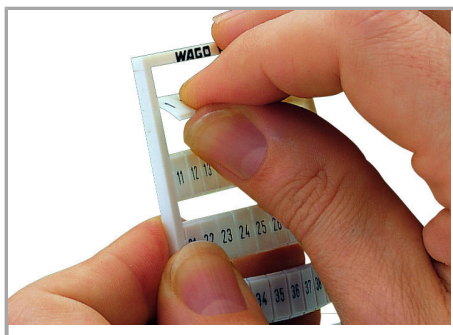

Weight	6,5 g

Commercial data

Packaging type	BOX
Country of origin	DE
GTIN	4055143252812
Customs tariff number	491 19900000

Counterpart

Installation Notes

Application

Separating a strip from the WMB marker card.