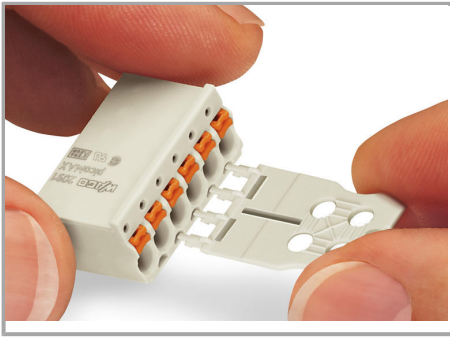

Gripping plates are suitable for factory and in-the-field assembly.

Supus modificărilor.