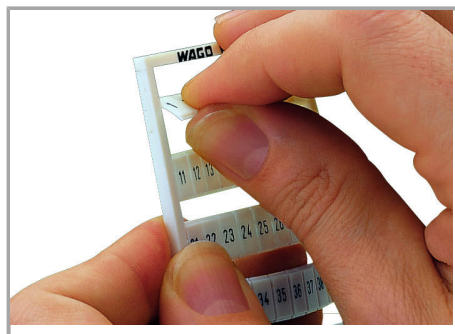

Weight	9 g
Fire load	0,257 MJ

Commercial data

Product Group	2 (Terminal Block Accessories)
Packaging type	BOX
Country of origin	DE
GTIN	4017332665872
Customs tariff number	491 19900000

Counterpart

Installation Notes

Application

Separating a strip from the WMB marker card.