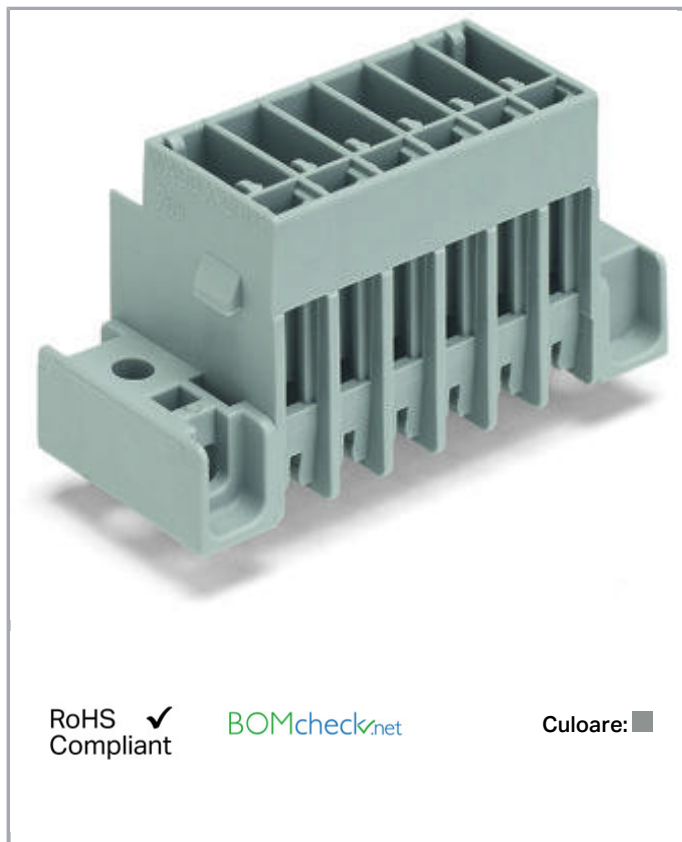

Fișă tehnică | Număr articol: 769-645/007-000

THT male header; 1.0 x 1.0 mm solder pin; straight; clamping collar; Pin spacing 5 mm; 15-pole; gray

www.wago.com/769-645/007-000

RoHS
Compliant

BOMcheck.net

Culoare: