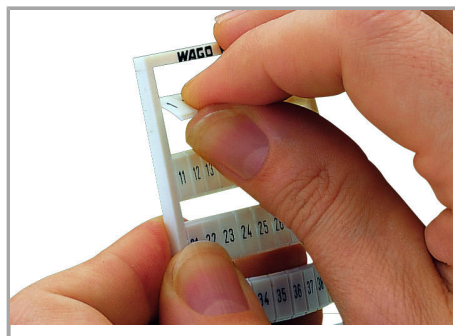

Weight	9 g
Fire load	0,257 MJ

Commercial data

Product Group	2 (Terminal Block Accessories)
Packaging type	BOX
Country of origin	DE
GTIN	4017332589680
Customs tariff number	491 19900000

Counterpart

Installation Notes

Application

Separating a strip from the WMB marker card.