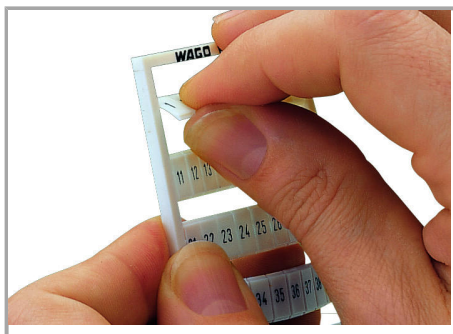

Weight	8,5 g
Fire load	0,257 MJ

Commercial data

Product Group	2 (Terminal Block Accessories)
Packaging type	BOX
Country of origin	DE
GTIN	4017332589673
Customs tariff number	491 19900000

Counterpart

Installation Notes

Application

Separating a strip from the WMB marker card.