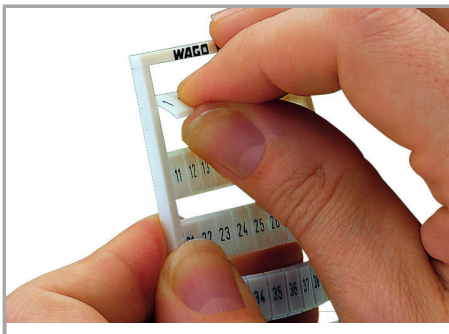

Weight	8,5 g
Fire load	0,257 MJ

Commercial data

Product Group	2 (Terminal Block Accessories)
Packaging type	BOX
Country of origin	DE
GTIN	4017332589666
Customs tariff number	491 19900000

Counterpart

Installation Notes

Application

Separating a strip from the WMB marker card.