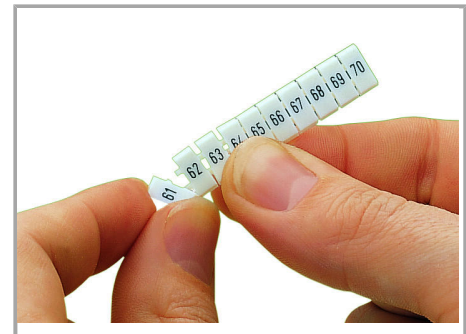

Separating an individual marker from the WMB marker strip – for larger terminal blocks.

Marking

Supus modificărilor.