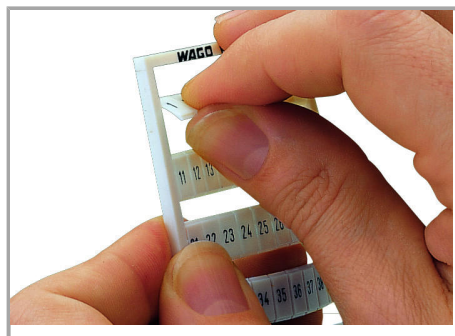

Weight	9 g
Fire load	0,257 MJ

Commercial data

Product Group	2 (Terminal Block Accessories)
Packaging type	BOX
Country of origin	DE
GTIN	4017332629645
Customs tariff number	491 19900000

Counterpart

Installation Notes

Application

Separating a strip from the WMB marker card.