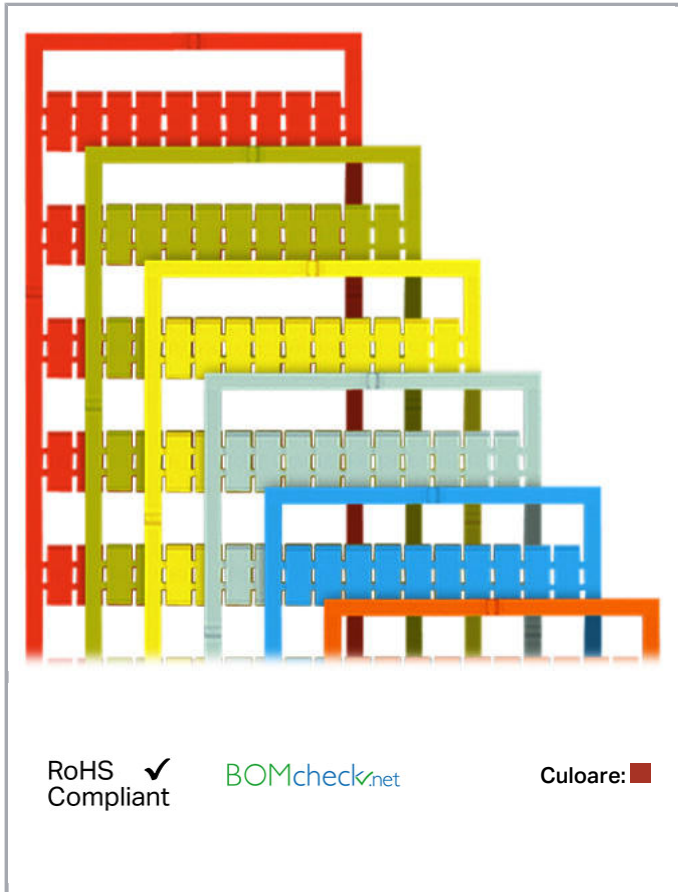

Fișă tehnică | Număr articol: 793-5602/000-005

WMB marking card; as card; MARKED; 1 ... 10 (10x); stretchable 5 - 5.2 mm;

Vertical marking; snap-on type; red

www.wago.com/793-5602/000-005

Date

Technical Data

Marking	1 ... 10
Marking (number)	10
Marking direction	Vertical marking
Marking color	black
Marking type	Digits
Darstellung des Aufdrucks	consecutive numbers per strip
Pre-assembly	10 strips with 10 markers per card

Aveți întrebări despre produsele noastre?
Vă stăm la dispoziție pentru preluarea apelului la +40 (0) 31 421 85 68.

Geometrical Data

Marker/Strip width	5 ... 5.2 mm
Marker width	5 mm

Material Data

Color	red
Weight	8,8 g
Fire load	0,264 MJ

Separating an individual marker from the WMB marker strip – for larger terminal blocks.

Marking

Supus modificărilor.

Snapping a WMB marker strip into the marker slot of the double marker carrier.

Snapping a marking strip into the marker slot.