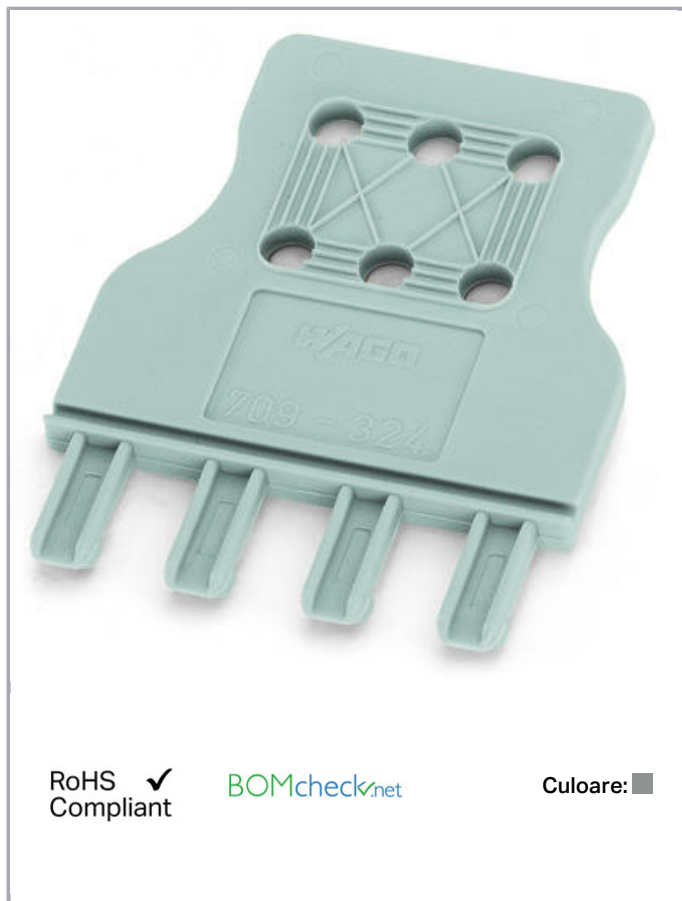

Fișă tehnică | Număr articol: 709-324

Strain relief plate; 4-pole; for 8 mm wide terminal blocks; gray

www.wago.com/709-324

Date

Material Data

Color	gray
Fire load	0,041 MJ
Weight	1,4 g

Commercial data

Product Group	2 (Terminal Block Accessories)
Packaging type	BOX
Country of origin	DE