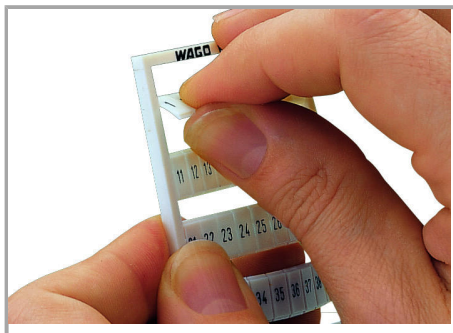

Material Data

Color	white
Weight	9 g
Fire load	0,257 MJ

Commercial data

Product Group	2 (Terminal Block Accessories)
Packaging type	BOX
Country of origin	DE
GTIN	4017332713115
Customs tariff number	4911990000

Counterpart

Installation Notes

Application

Separating a strip from the WMB marker card.