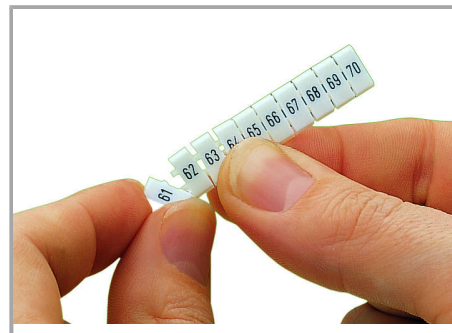

Fișă tehnică | Număr articol: 793-958

WMB marking card; as card; MARKED; 1A, 1B, ..., 1G, 1H, ... to 10A, 10B, ..., 10G, 10H; not stretchable; Vertical marking; snap-on type; white

www.wago.com/793-958

Date

Technical Data

Suitable	for subdistribution boxes (power stations)
Marking	1A, 1B, ..., 1G, 1H, ... to 10A, 10B, ..., 10G, 10H, , ;
Marking	1A, 1B, ..., 1G, 1H, ... to 10A, 10B, ..., 10G, 10H, , ;
Marking (number)	1
Marking direction	Vertical marking
Marking color	black
Marking type	Symbol
Darstellung des Aufdrucks	consecutive symbols per strip
Pre-assembly	10 strips with 10 markers per card

Counterpart

Installation Notes

Application

Separating a strip from the WMB marker card.

Stretching a WMB marker strip.

Separating an individual marker from the WMB marker strip – for larger terminal blocks.