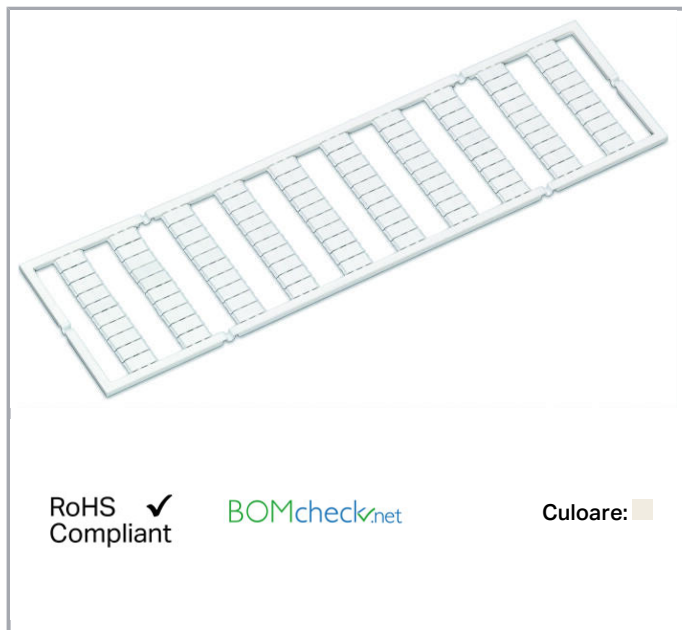

Fișă tehnică | Număr articol: 793-461

WMB marking card; as card; MARKED; F1 (100x); not stretchable; Horizontal marking; snap-on type; white

www.wago.com/793-461

Date

Technical Data

Marking	F1
Marking (number)	100
Marking direction	Horizontal marking
Marking color	black
Marking type	Symbol
Darstellung des Aufdrucks	same symbols per strip
Pre-assembly	10 strips with 10 markers per card

Geometrical Data

Marker/Strip width	5 mm
Marker width	5 mm

Material Data

Color	white
Weight	8,5 g

Supus modificărilor.

WAGO Kontakttechnik GmbH & Co. KG
/Representative Office Romania
Sos. Pipera-Tunari nr. 1/1
building 1, 2nd floor | 077190 Voluntari, Ilfov
Tel.: +40-(0)31 421 85 68 | Email: info-RO@wago.com

Counterpart

Installation Notes

Application

Separating a strip from the WMB marker card.

Stretching a WMB marker strip.

Separating an individual marker from the WMB marker strip – for larger terminal blocks.