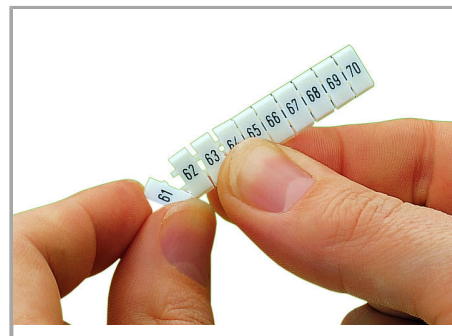

Fișă tehnică | Număr articol: 793-461

WMB marking card; as card; MARKED; F1 (100x); not stretchable; Horizontal marking; snap-on type; white

www.wago.com/793-461

Date

Technical Data

Marking	F1
Marking (number)	100
Marking direction	Horizontal marking
Marking color	black
Marking type	Symbol
Darstellung des Aufdrucks	same symbols per strip
Pre-assembly	10 strips with 10 markers per card

Geometrical Data

Marker/Strip width	5 mm
Marker width	5 mm

Material Data

Color	white
Weight	8,5 g

Supus modificărilor.

WAGO Kontakttechnik GmbH & Co. KG
/Representative Office Romania
Sos. Pipera-Tunari nr. 1/1
building 1, 2nd floor | 077190 Voluntari, Ilfov
Tel.: +40-(0)31 421 85 68 | Email: info-RO@wago.com

Counterpart

Installation Notes

Application

Separating a strip from the WMB marker card.

Stretching a WMB marker strip.

Separating an individual marker from the WMB marker strip – for larger terminal blocks.