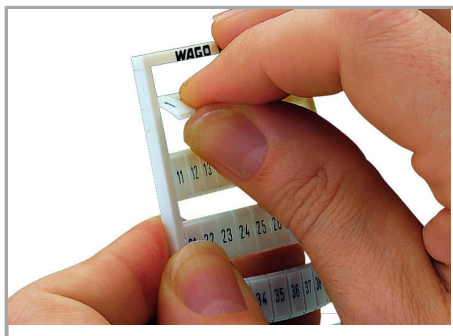

Fișă tehnică | Număr articol: 793-461

WMB marking card; as card; MARKED; F1 (100x); not stretchable; Horizontal marking; snap-on type; white

www.wago.com/793-461

Date

Technical Data

Marking	F1
Marking (number)	100
Marking direction	Horizontal marking
Marking color	black
Marking type	Symbol
Darstellung des Aufdrucks	same symbols per strip
Pre-assembly	10 strips with 10 markers per card

Geometrical Data

Marker/Strip width	5 mm
Marker width	5 mm

Material Data

Color	white
Weight	8,5 g

Supus modificărilor.

WAGO Kontakttechnik GmbH & Co. KG
/Representative Office Romania
Sos. Pipera-Tunari nr. 1/1
building 1, 2nd floor | 077190 Voluntari, Ilfov
Tel.: +40-(0)31 421 85 68 | Email: info-RO@wago.com

Counterpart

Installation Notes

Application

Separating a strip from the WMB marker card.

Stretching a WMB marker strip.

Separating an individual marker from the WMB marker strip – for larger terminal blocks.