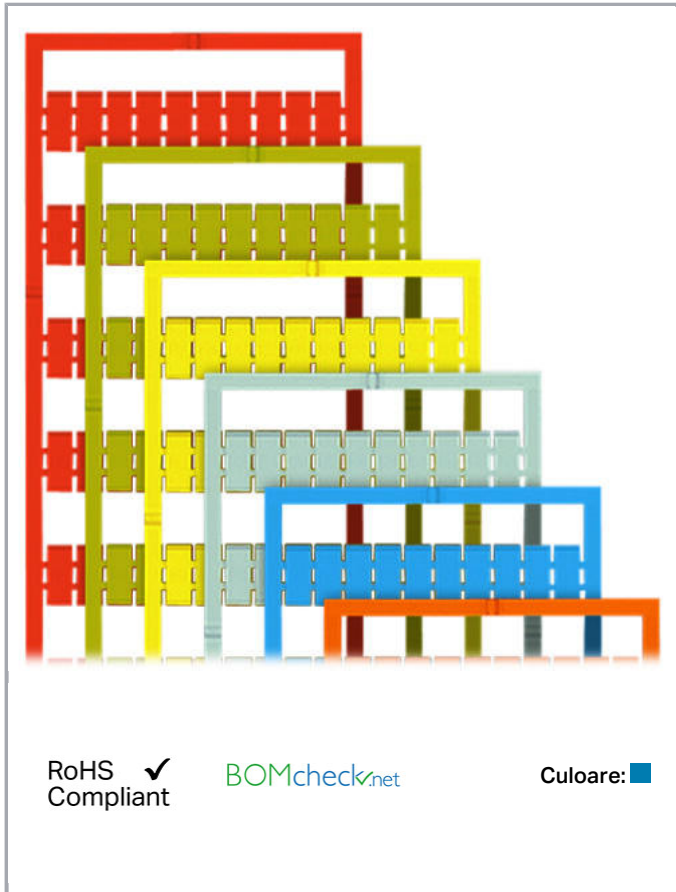

Fișă tehnică | Număr articol: 793-505/000-006

WMB marking card; as card; MARKED; 31 ... 40 (10x); not stretchable;

Horizontal marking; snap-on type; blue

www.wago.com/793-505/000-006

Date

Technical Data

Marking	31 ... 40
Marking (number)	10
Marking direction	Horizontal marking
Marking color	black
Marking type	Digits
Darstellung des Aufdrucks	consecutive numbers per strip
Pre-assembly	10 strips with 10 markers per card

Aveți întrebări despre produsele noastre?
Vă stăm la dispoziție pentru preluarea apelului la +40 (0) 31 421 85 68.

Geometrical Data

Marker/Strip width	5 mm
Marker width	5 mm

Material Data

Color	blue
Weight	9 g
Fire load	0,27 MJ

Stretching a WMB marker strip.

Separating an individual marker from the WMB marker strip – for larger terminal blocks.

Marking

Supus modificărilor.

Snapping a WMB marker strip into the marker slot of the double marker carrier.