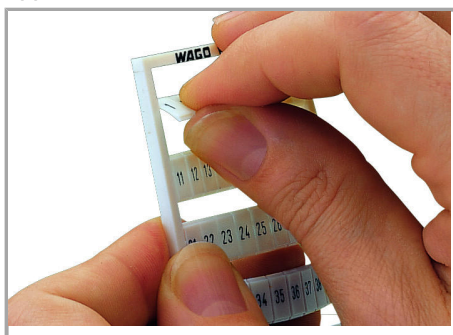

Weight	7,2 g
Fire load	0,215 MJ

Commercial data

Product Group	2 (Terminal Block Accessories)
Packaging type	BOX
Country of origin	DE
GTIN	4045454400026
Customs tariff number	491 19900000

Counterpart

Installation Notes

Application

Separating a strip from the WMB marker card.