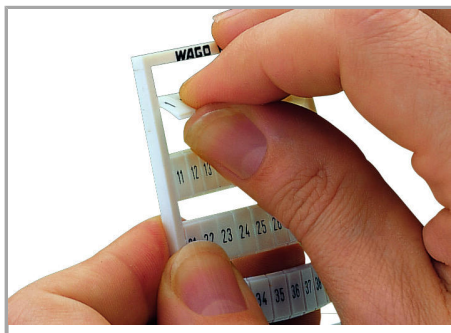

Geometrical Data

Marker/Strip width	5 mm
Marker width	5 mm

Material Data

Color	orange
Weight	9 g
Fire load	0,27 MJ

Commercial data

Product Group	2 (Terminal Block Accessories)
Packaging type	BOX
Country of origin	DE
GTIN	4017332618731
Customs tariff number	49119900000

Counterpart

Installation Notes

Application

Separating a strip from the WMB marker card.