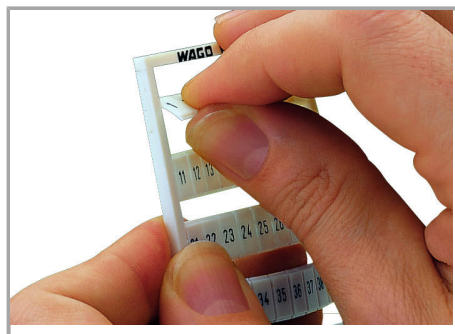

Weight	9 g
Fire load	0,257 MJ

Commercial data

Product Group	2 (Terminal Block Accessories)
Packaging type	BOX
Country of origin	DE
GTIN	4017332594936
Customs tariff number	491 19900000

Counterpart

Installation Notes

Application

Separating a strip from the WMB marker card.