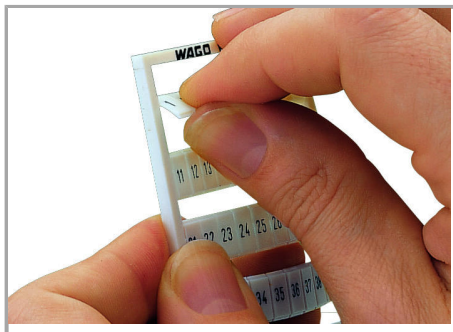

Fire load 0,257 MJ

Commercial data

Product Group	2 (Terminal Block Accessories)
Packaging type	BOX
Country of origin	DE
GTIN	4017332633970
Customs tariff number	49119900000

Counterpart

Installation Notes

Application

Separating a strip from the WMB marker card.