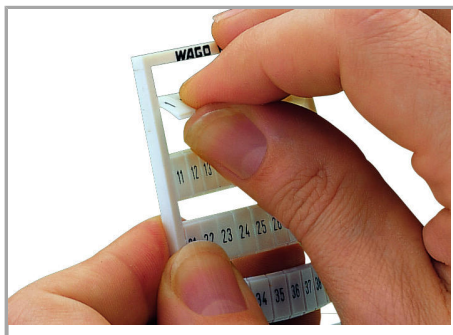

Geometrical Data

Marker/Strip width	5 mm
Marker width	5 mm

Material Data

Color	green
Weight	9 g
Fire load	0,27 MJ

Commercial data

Product Group	2 (Terminal Block Accessories)
Packaging type	BOX
Country of origin	DE
GTIN	4017332011662
Customs tariff number	49119900000

Counterpart

Installation Notes

Application

Separating a strip from the WMB marker card.