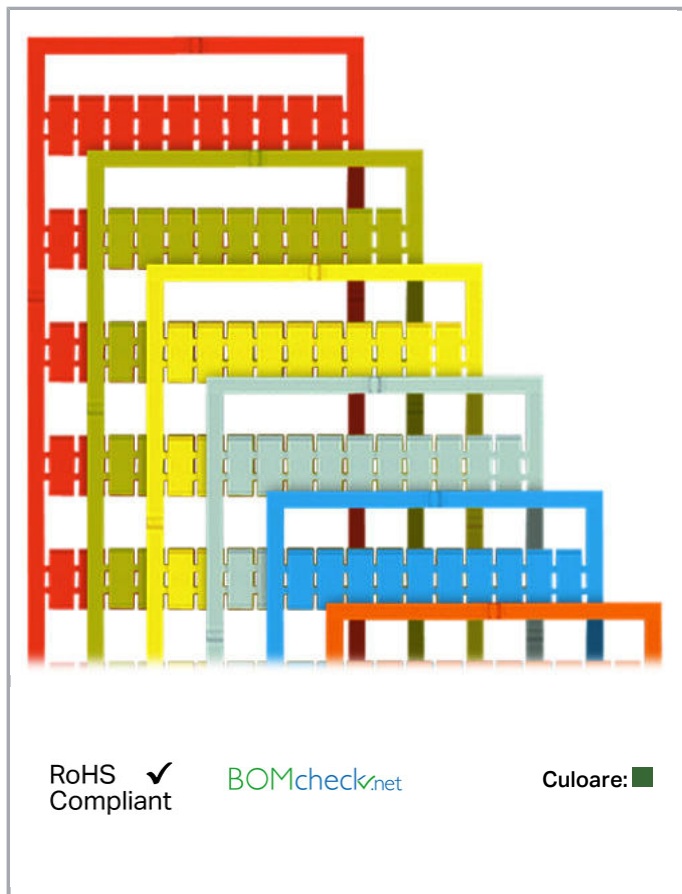

## Fișă tehnică | Număr articol: 793-502/000-023

WMB marking card; as card; MARKED; 1 ... 10 (10x); not stretchable;

Horizontal marking; snap-on type; green

[www.wago.com/793-502/000-023](http://www.wago.com/793-502/000-023)

#### Technical Data

Marking	1 ... 10
Marking (number)	10
Marking direction	Horizontal marking
Marking color	black
Marking type	Digits
Darstellung des Aufdrucks	consecutive numbers per strip
Pre-assembly	10 strips with 10 markers per card

## Geometrical Data

Marker/Strip width	5 mm
Marker width	5 mm