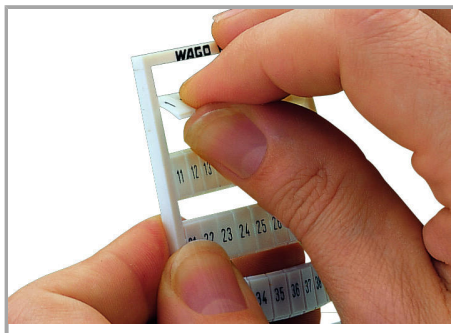

Material Data

Color	white
Weight	7,2 g
Fire load	0,215 MJ

Commercial data

Product Group	2 (Terminal Block Accessories)
Packaging type	BOX
Country of origin	DE
GTIN	4045454551803
Customs tariff number	49119900000

Counterpart

Installation Notes

Application

Separating a strip from the WMB marker card.