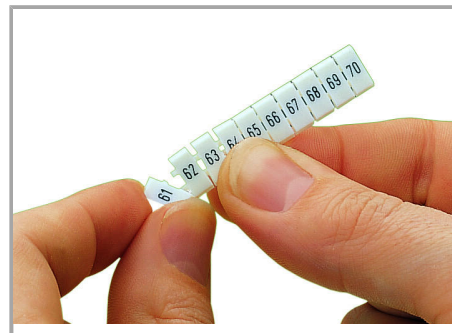

Fișă tehnică | Număr articol: 793-4554

WMB marking card; as card; MARKED; 60, 70 ... 100 (20 each); stretchable 4 - 4.2 mm; Horizontal marking; snap-on type; white

www.wago.com/793-4554

Date

Technical Data

Suitable	for decade marking, with red printing
Marking	60, 70 ... 100
Marking (number)	20
Marking direction	Horizontal marking
Marking color	red
Marking type	Digits
Darstellung des Aufdrucks	same numbers per strip
Pre-assembly	10 strips with 10 markers per card

Counterpart

Installation Notes

Application

Separating a strip from the WMB marker card.

Stretching a WMB marker strip.

Separating an individual marker from the WMB marker strip – for larger terminal blocks.