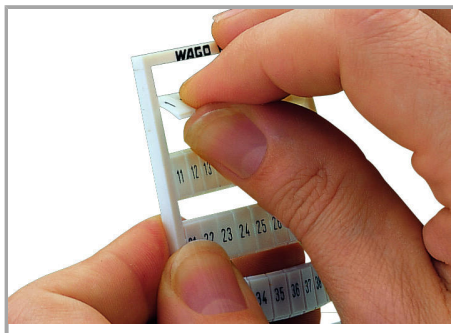

Material Data

Color	white
Weight	7,2 g
Fire load	0,215 MJ

Commercial data

Product Group	2 (Terminal Block Accessories)
Packaging type	BOX
Country of origin	DE
GTIN	4045454039288
Customs tariff number	49119900000

Counterpart

Installation Notes

Application

Separating a strip from the WMB marker card.