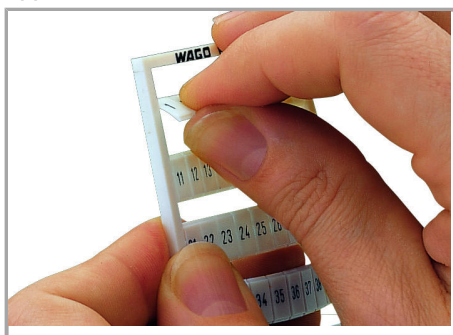

Fișă tehnică | Număr articol: 793-4527

WMB marking card; as card; MARKED; 19 / 20 (50 each); stretchable 4 - 4.2 mm; Horizontal marking; snap-on type; white

www.wago.com/793-4527

Date

Technical Data

Marking	19 / 20
Marking (number)	50
Marking direction	Horizontal marking
Marking color	black
Marking type	Digits
Darstellung des Aufdrucks	same numbers per strip
Pre-assembly	10 strips with 10 markers per card

Geometrical Data

Marker/Strip width	4 ... 4.2 mm
Marker width	4 mm

Material Data

Color	white
-------	-------

Supus modificărilor.

WAGO Kontakttechnik GmbH & Co. KG
/Representative Office Romania
Sos. Pipera-Tunari nr. 1/1
building 1, 2nd floor | 077190 Voluntari, Ilfov
Tel.: +40-(0)31 421 85 68 | Email: info-RO@wago.com

Counterpart

Installation Notes

Application

Separating a strip from the WMB marker card.

Stretching a WMB marker strip.

Separating an individual marker from the WMB marker strip – for larger terminal blocks.