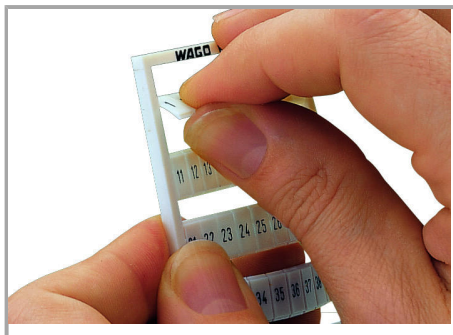

Geometrical Data

Marker/Strip width	5 ... 5.2 mm
Marker width	5 mm

Material Data

Color	white
Weight	8,4 g
Fire load	0,256 MJ

Commercial data

Product Group	2 (Terminal Block Accessories)
Packaging type	BOX
Country of origin	DE
GTIN	4045454449759
Customs tariff number	49119900000

Counterpart

Installation Notes

Application

Separating a strip from the WMB marker card.