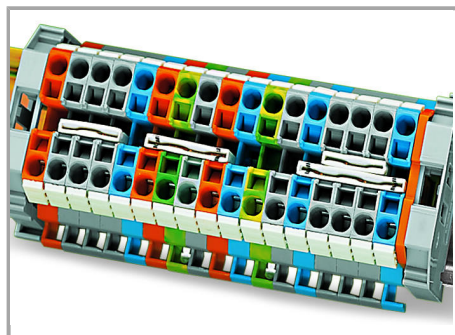

Commercial data

Packaging type	BOX
Country of origin	DE
GTIN	4055143639248
Customs tariff number	85366990990

Counterpart

Descărcări

Documentation

Additional Information

Technical explanations

Apr 3, 2019

pdf
2,1 MB

Descărcare

Installation Notes

Jumpered

Commoning with push-in type jumper bars:

Push jumper bars down firmly until fully inserted. When using multipole bars, push alternately on the right and then left side, until installed.

Two parallel jumper slots are accommodated in one terminal block.

Push-in type jumper bars 1 – 3 – 5 – 7 or
1 – – 4 – – 7

upon request

Supus modificărilor.