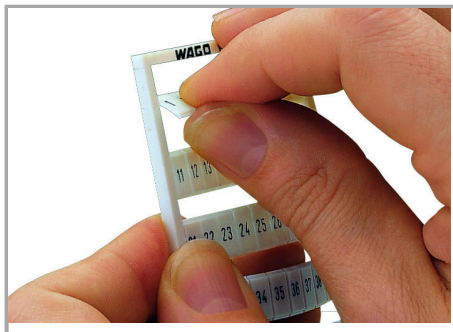

Material Data

Color	white
Weight	9,2 g
Fire load	0,257 MJ

Commercial data

Product Group	2 (Terminal Block Accessories)
Packaging type	BOX
Country of origin	DE
GTIN	4017332397780
Customs tariff number	4911990000

Counterpart

Installation Notes

Application

Separating a strip from the WMB marker card.