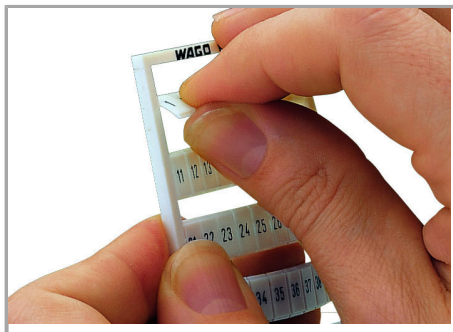

Fire load

0,27 MJ

Commercial data

Product Group	2 (Terminal Block Accessories)
Packaging type	BOX
Country of origin	DE
GTIN	4044918110587
Customs tariff number	49119900000

Counterpart

Installation Notes

Application

Separating a strip from the WMB marker card.