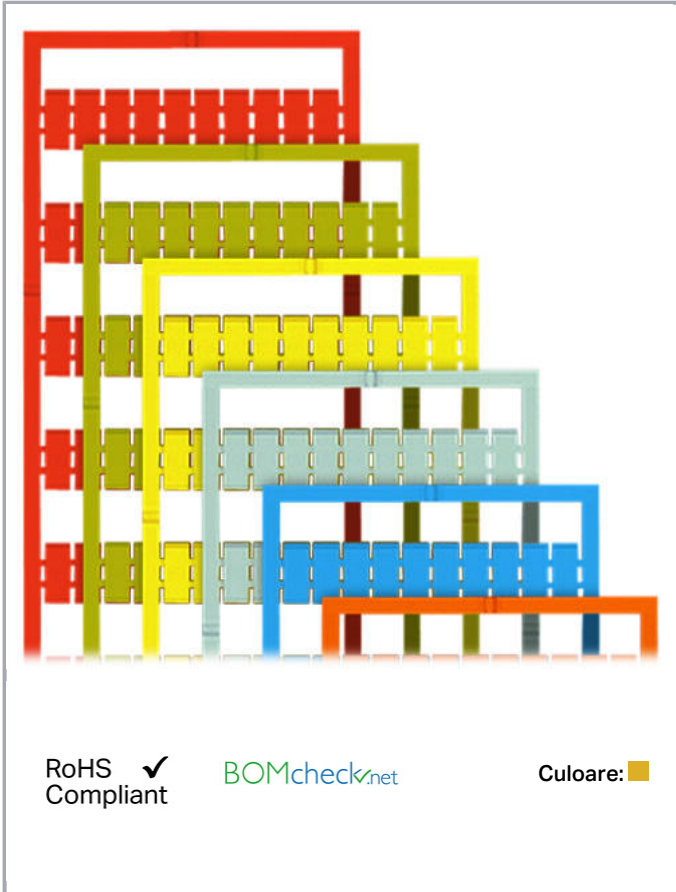

Fișă tehnică | Număr articol: 794-605/000-002

WMB marking card; as card; MARKED; 91 ... 100 (10x); stretchable 5 - 5.2 mm; Vertical marking; snap-on type; yellow

www.wago.com/794-605/000-002

Date

Technical Data

Marking	91 ... 100
Marking (number)	10
Marking direction	Vertical marking
Marking color	black
Marking type	Digits
Darstellung des Aufdrucks	consecutive numbers per strip
Pre-assembly	10 strips with 10 markers per card

Aveți întrebări despre produsele noastre?
Vă stăm la dispoziție pentru preluarea apelului la +40 (0) 31 421 85 68.

Geometrical Data

Marker/Strip width	5 mm
Marker width	5 mm

Material Data

Color	yellow
Weight	9 g
Fire load	0,27 MJ

Stretching a WMB marker strip.

Separating an individual marker from the WMB marker strip – for larger terminal blocks.

Marking

Supus modificărilor.

Snapping a WMB marker strip into the marker slot of the double marker carrier.