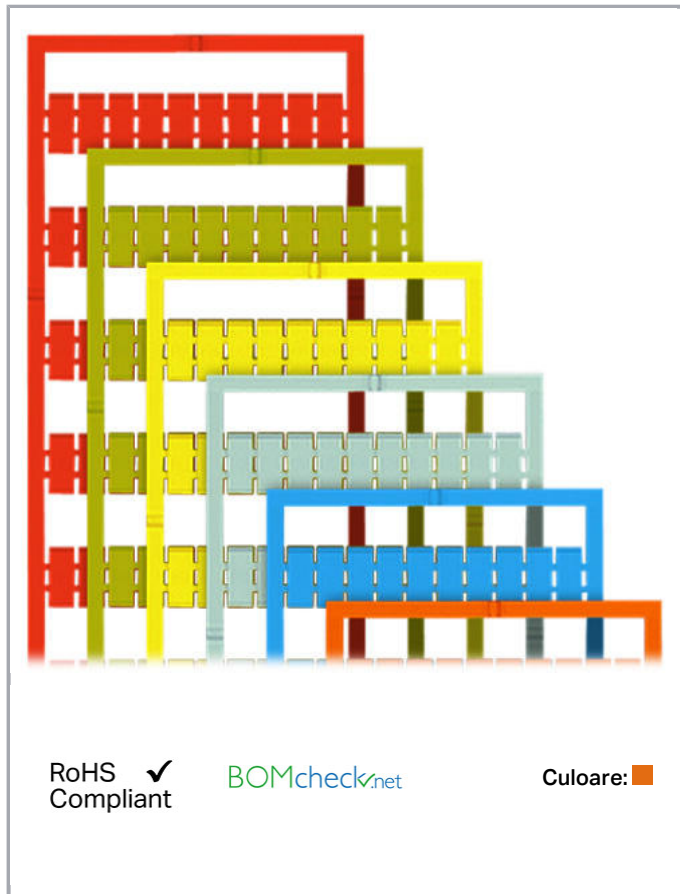

Fișă tehnică | Număr articol: 794-604/000-012

WMB marking card; as card; MARKED; 81 ... 90 (10x); stretchable 5 - 5.2 mm;

Vertical marking; snap-on type; orange

www.wago.com/794-604/000-012

Date

Technical Data

Marking	81 ... 90
Marking (number)	10
Marking direction	Vertical marking
Marking color	black
Marking type	Digits
Darstellung des Aufdrucks	consecutive numbers per strip
Pre-assembly	10 strips with 10 markers per card

Aveți întrebări despre produsele noastre?
Vă stăm la dispoziție pentru preluarea apelului la +40 (0) 31 421 85 68.

Geometrical Data

Marker/Strip width	5 mm
Marker width	5 mm

Material Data

Color	orange
Weight	9 g
Fire load	0,27 MJ

Stretching a WMB marker strip.

Separating an individual marker from the WMB marker strip – for larger terminal blocks.

Marking

Supus modificărilor.

Snapping a WMB marker strip into the marker slot of the double marker carrier.