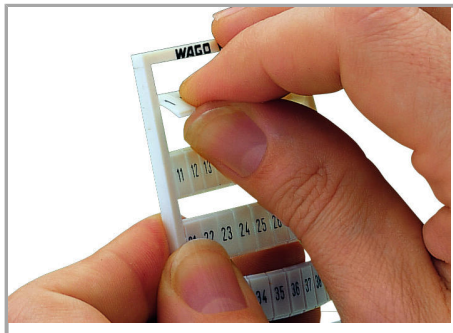

Geometrical Data

Marker/Strip width	5 mm
Marker width	5 mm

Material Data

Color	yellow
Weight	9 g
Fire load	0,27 MJ

Commercial data

Product Group	2 (Terminal Block Accessories)
Packaging type	BOX
Country of origin	DE
GTIN	4044918110563
Customs tariff number	49119900000

Counterpart

Installation Notes

Application

Separating a strip from the WMB marker card.