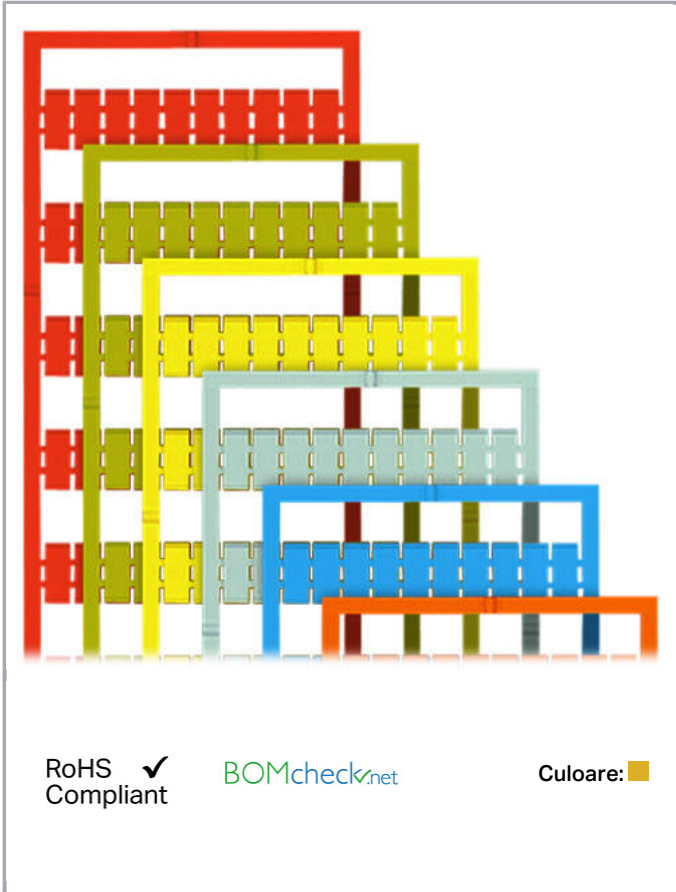

Fișă tehnică | Număr articol: 794-604/000-002

WMB marking card; as card; MARKED; 81 ... 90 (10x); stretchable 5 - 5.2 mm;

Vertical marking; snap-on type; yellow

[www.wago.com/794-604/000-002](http://www.wago.com/794-604/000-002)

### Technical Data

Marking	81 ... 90
Marking (number)	10
Marking direction	Vertical marking
Marking color	black
Marking type	Digits
Darstellung des Aufdrucks	consecutive numbers per strip
Pre-assembly	10 strips with 10 markers per card

## Geometrical Data

Marker/Strip width	5 mm
Marker width	5 mm