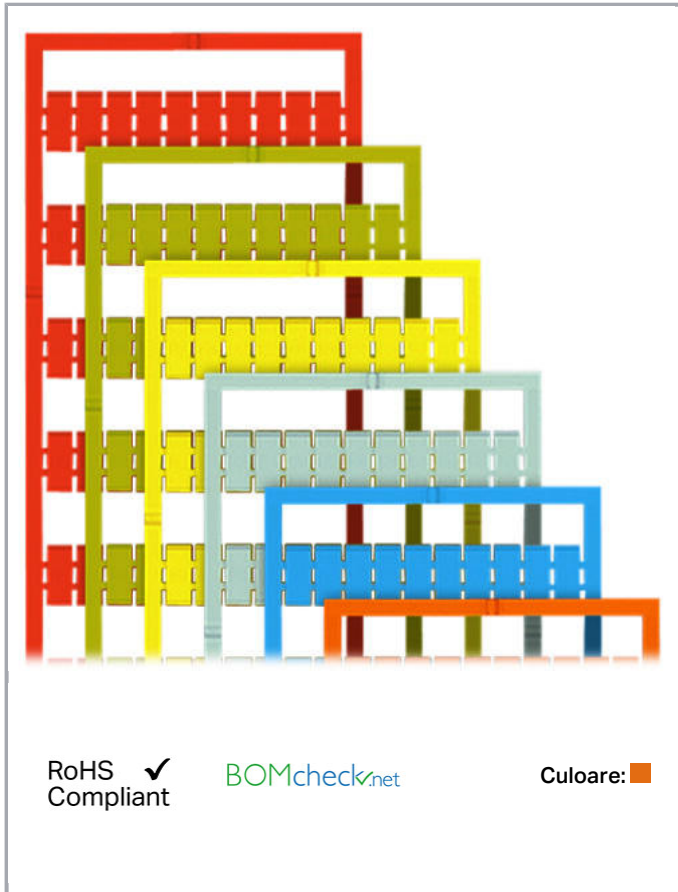

Fișă tehnică | Număr articol: 794-603/000-012

WMB marking card; as card; MARKED; 71 ... 80 (10x); stretchable 5 - 5.2 mm;

Vertical marking; snap-on type; orange

www.wago.com/794-603/000-012

Date

Technical Data

Marking	71 ... 80
Marking (number)	10
Marking direction	Vertical marking
Marking color	black
Marking type	Digits
Darstellung des Aufdrucks	consecutive numbers per strip
Pre-assembly	10 strips with 10 markers per card

Aveți întrebări despre produsele noastre?
Vă stăm la dispoziție pentru preluarea apelului la +40 (0) 31 421 85 68.

Geometrical Data

Marker/Strip width	5 mm
Marker width	5 mm

Material Data

Color	orange
Weight	9 g
Fire load	0,27 MJ

Stretching a WMB marker strip.

Separating an individual marker from the WMB marker strip – for larger terminal blocks.

Marking

Supus modificărilor.

Snapping a WMB marker strip into the marker slot of the double marker carrier.